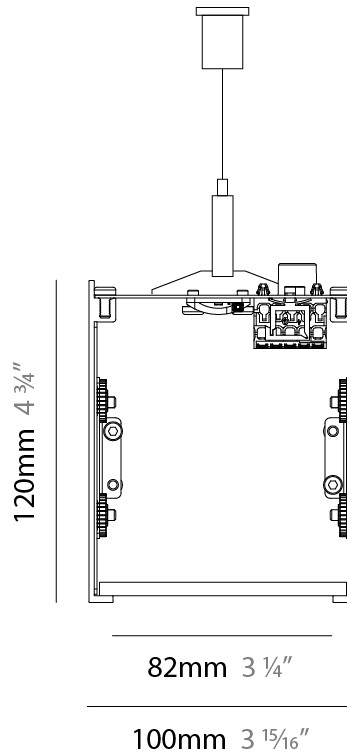

PROJECT
TYPE
SPECIFIER
QUANTITY
DATE

SUPER-G 100 SUSPENSION

A3SG100-SUS-SYS

base number

1. To build a product code in our configurator select the specify button on the base model # product page
2. To build a manual product code on this datasheet choose from the options listed below in blue font and add the suffix to the base model #

GENERAL

Series: Super-G
Subseries: Super-G 100
Brand: Prolicht
Division: Architectural
Mounting Type: Suspension
Mounting Location: Ceiling
Subcategory: Profile

PHYSICAL

Fixture Finish: SSR / BKV / CWI / CRY / HAB / UFT / ITA / RUA / FTG / MYG / LOD / PUS / FRO / FUP / KIA / POP / BLS / SPG / MEY / GOH / GUM / CHC / COM / ABZ / JAG / OBR / MOS / ROR
Fixture Material: Aluminum Die Cast

ELECTRICAL

Lamp Type: LED (Zhaga Standard)
Dimming: Tri-Mode (Non-Dimming and Phase Dimming (120Vac only) and 0-10V Dimming)
Driver Included: Yes
Driver Type: Constant Current - Universal
Input Voltage (V): 120 - 277

LED

Lamp Life (hrs): 50000

OPTICAL

RATINGS AND CERTIFICATIONS

Certified By: Certified for North American Standards
IP rating: IP20