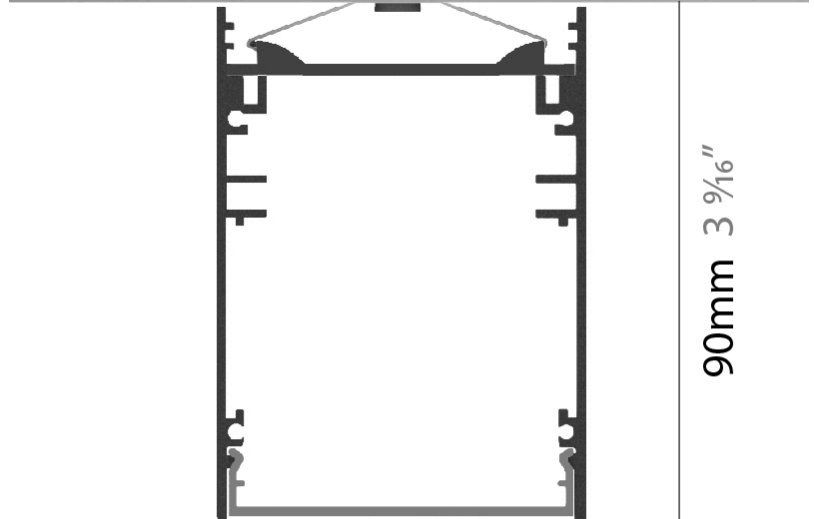

PROJECT	_____
TYPE	_____
SPECIFIER	_____
QUANTITY	_____
DATE	_____

SUPER-G SLIM 65 SURFACE

A3SGS65-SUR-SYS

base number

1. To build a product code in our configurator select the specify button on the base model # product page
2. To build a manual product code on this datasheet choose from the options listed below in blue font and add the suffix to the base model #

GENERAL

Series: Super-G
Subseries: Super-G Slim 65
Brand: Prolicht
Division: Architectural
Mounting Type: Surface
Mounting Location: Wall
Subcategory: Profile

PHYSICAL

Shape: Curves
Fixture Finish: SSR / BKV / CWI / CRY / HAB / UFT / ITA / RUA / FTG / MYG / LOD / PUS / FRO / FUP / KIA / POP / BLS / SPG / MEY / GOH / GUM / CHC / COM / ABZ / JAG / OBR / MOS / ROR

ELECTRICAL

Lamp Type: LED (Zhaga Standard)
Dimming: Tri-Mode (Non-Dimming and Phase Dimming (120Vac only) and 0-10V Dimming)
Driver Included: Yes
Driver Location: Integrated
Driver Type: Constant Current - Universal
Driver Class: Class 2
Input Voltage (V): 120 - 277
Constant Current (MA): 350

LED

Lamp Life (hrs): 50000
Upon Request: Color Temperature RGB-W Tunable CRI (no minimum qty) price increase + longer lead time

OPTICAL

RATINGS AND CERTIFICATIONS

Certified By: Certified for North American Standards
IP rating: IP20

90mm 3 9/16"

65mm 2 9/16"